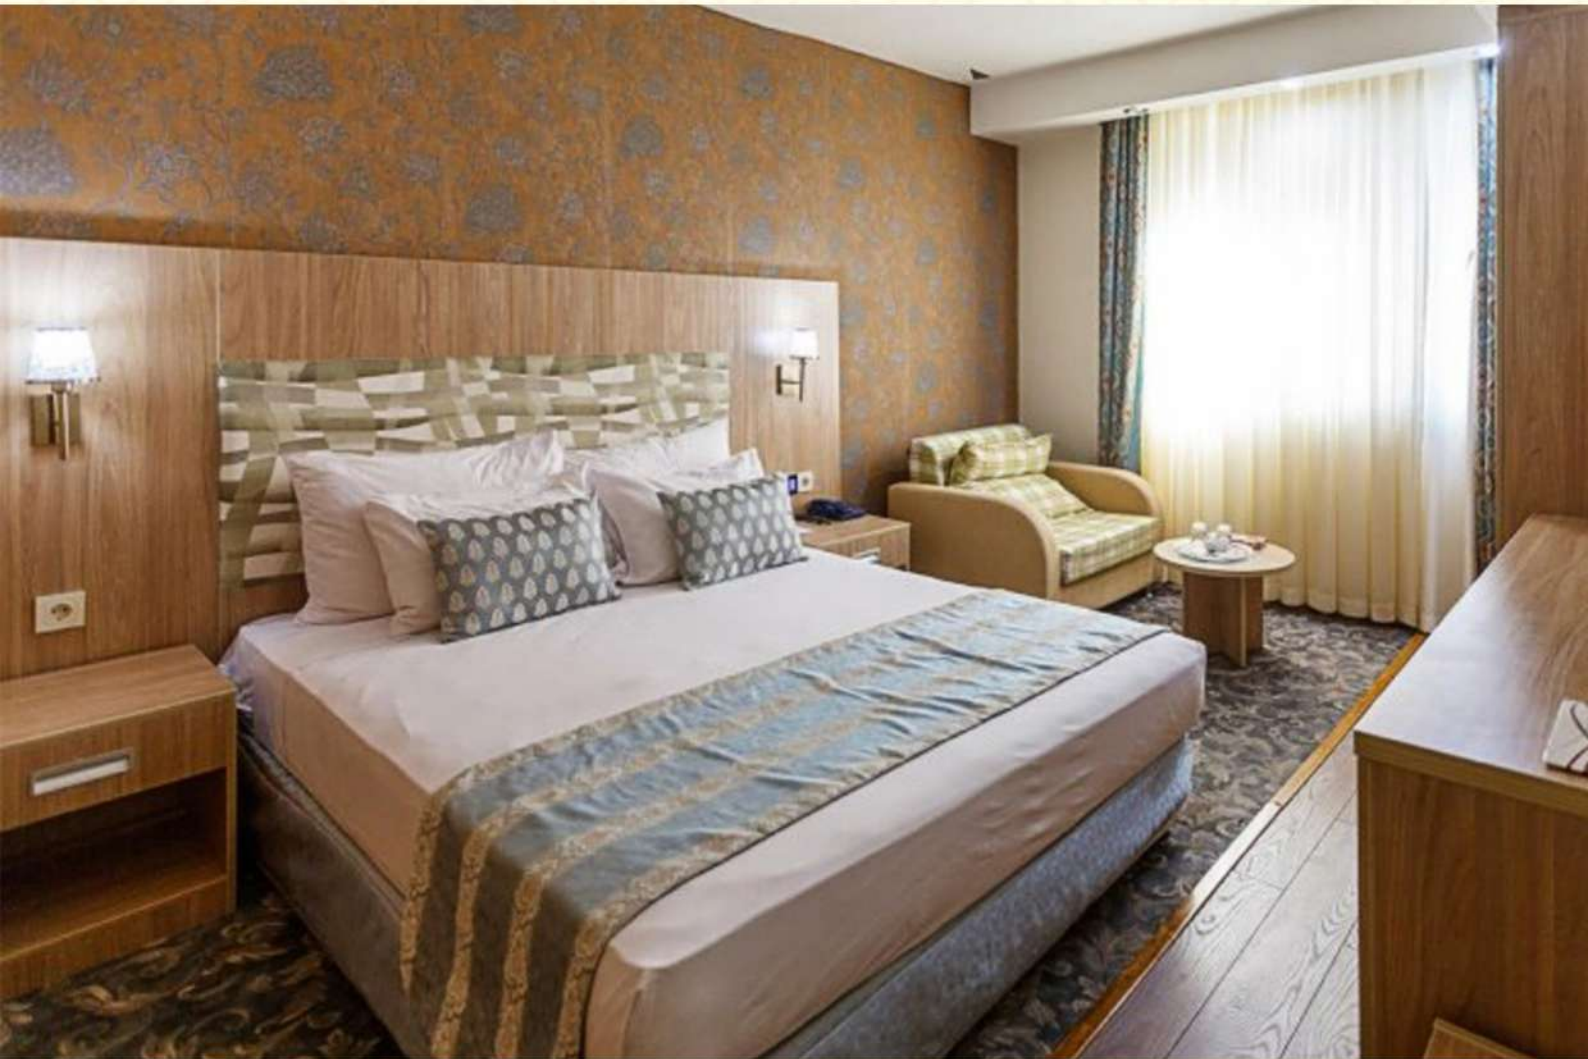

Twin Room
Hotel Furniture
Scan for more information

Double Room

Standard Room

Cozy for couples

Double Room
Hotel Furniture
Scan for more information

Standard double rooms are cozy, containing all standard furniture and facilities. A midsize closet, a standard double bed plus bedside tables and a desk will be installed in these rooms. Makeup table is an option to be added to double rooms, based on the available room space.

Classic Room
Hotel Furniture
Scan for more information

Royal Suits

Ultimate Enjoy

Best quality MDF covered with luxury leather

Royal Suits
Hotel Furniture
Scan for more information

Royal suits are designed to be the best. The room contains an office desk along with a drawer and a midsize wooden shelf, a double or a twin bed, a set of furniture, bedside tables, makeup table, TV panel and a full size closet. Carpets, shades, doors, lightings, and wallpapers are also carried out by Decoran group through the project.

Arg Hotel

Shiraz

Arg hotel is located in the heart of Shiraz city, just a couple of minutes away from historic hotspots. This hotel has 64 rooms, including double and twin rooms, triple rooms and suits, a coffee shop and a restaurant. All the rooms and suits of this hotel have been redesigned and refurbished in 2016 by Decoran group.

Arg Hotel
Hotel Furniture
Scan for more information

Parsian Hotel

Shiraz

Parsian hotel Shiraz is located near historical and touristic places in Shiraz city. The hotel has been launched in 1992, placed in a 2000 square meter land area. Parsian hotel Shiraz has a building with five floors and 62 rooms, including double and twin rooms, junior and royal suits, a conference hall and a restaurant. All of the rooms of this hotel has been redesigned and refurnished by Decoran group in 2017.