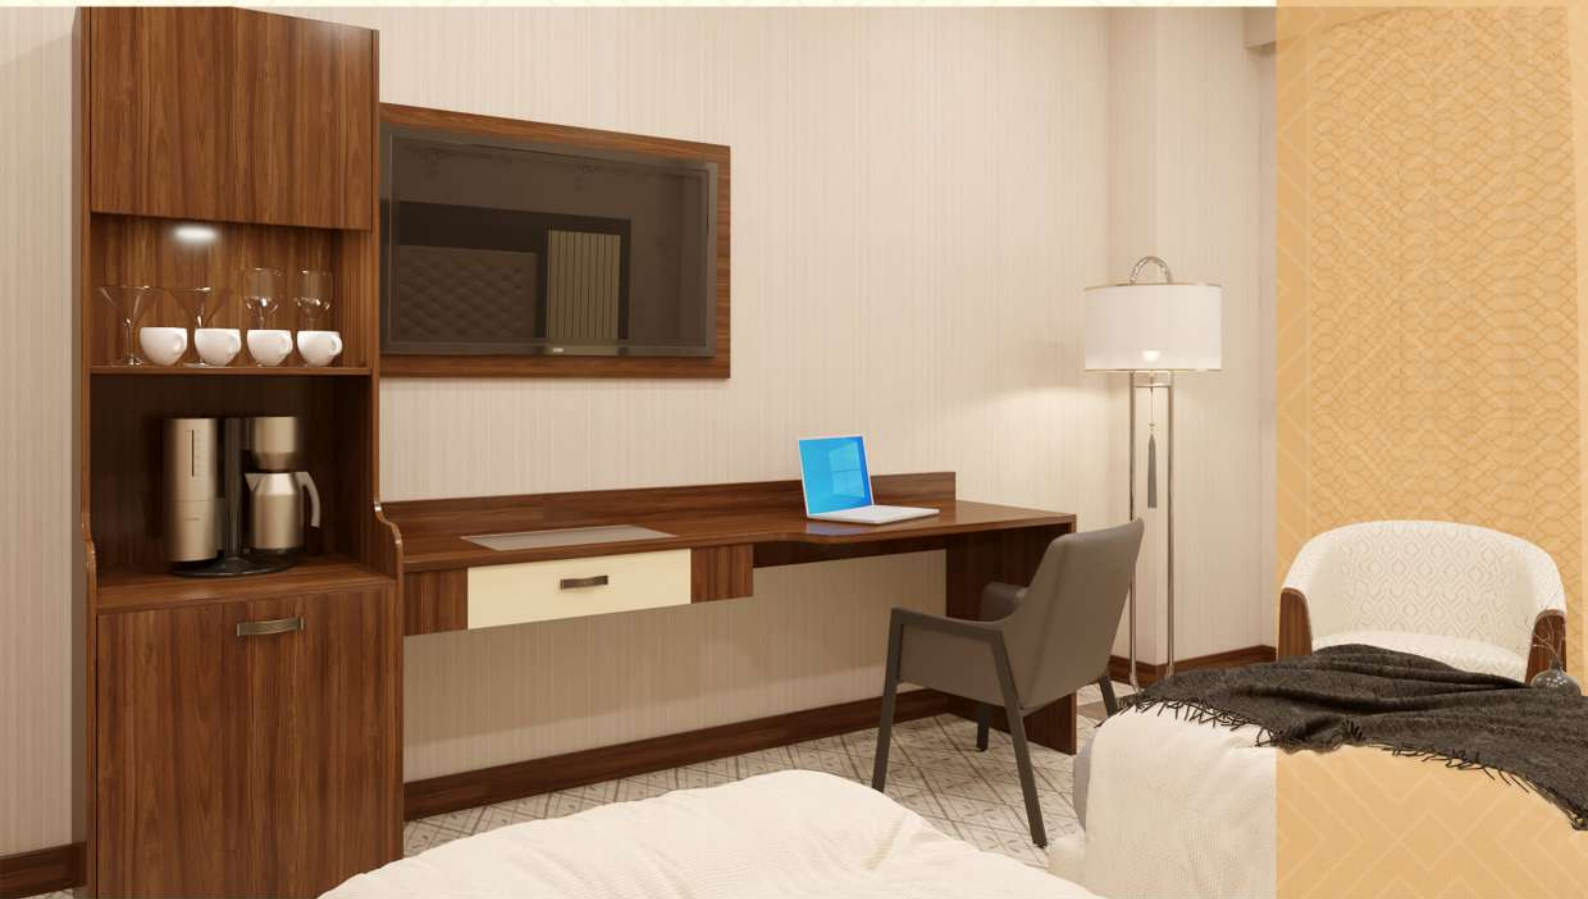

Twin Room
Hotel Furniture
Scan for more information

Double Room

Standard Room

Cozy for couples

Double Room
Hotel Furniture
Scan for more information

Standard double rooms are cozy, containing all standard furniture and facilities. A midsize closet, a standard double bed plus bedside tables and a desk will be installed in these rooms. Makeup table is an option to be added to double rooms, based on the available room space.

Superior Room

Deem the lights and get relaxed

Superior Room
Hotel Furniture
Scan for more information

Superior rooms are solely designed to create a context in which guests can get ultimately relaxed. Special lightings, a comfortable bed and a full size closet are the facilities which will be installed in these rooms. However, the makeup table, TV panel along with a wooden shelf are inseparable parts of that. Should the customer prefer to add a desk, it will be designed accordingly.

Classic Room
Hotel Furniture
Scan for more information

Royal Suits

Ultimate Enjoy

Best quality MDF covered with luxury leather

Royal Suits
Hotel Furniture
Scan for more information

Royal suits are designed to be the best. The room contains an office desk along with a drawer and a midsize wooden shelf, a double or a twin bed, a set of furniture, bedside tables, makeup table, TV panel and a full size closet. Carpets, shades, doors, lightings, and wallpapers are also carried out by Decoran group through the project.